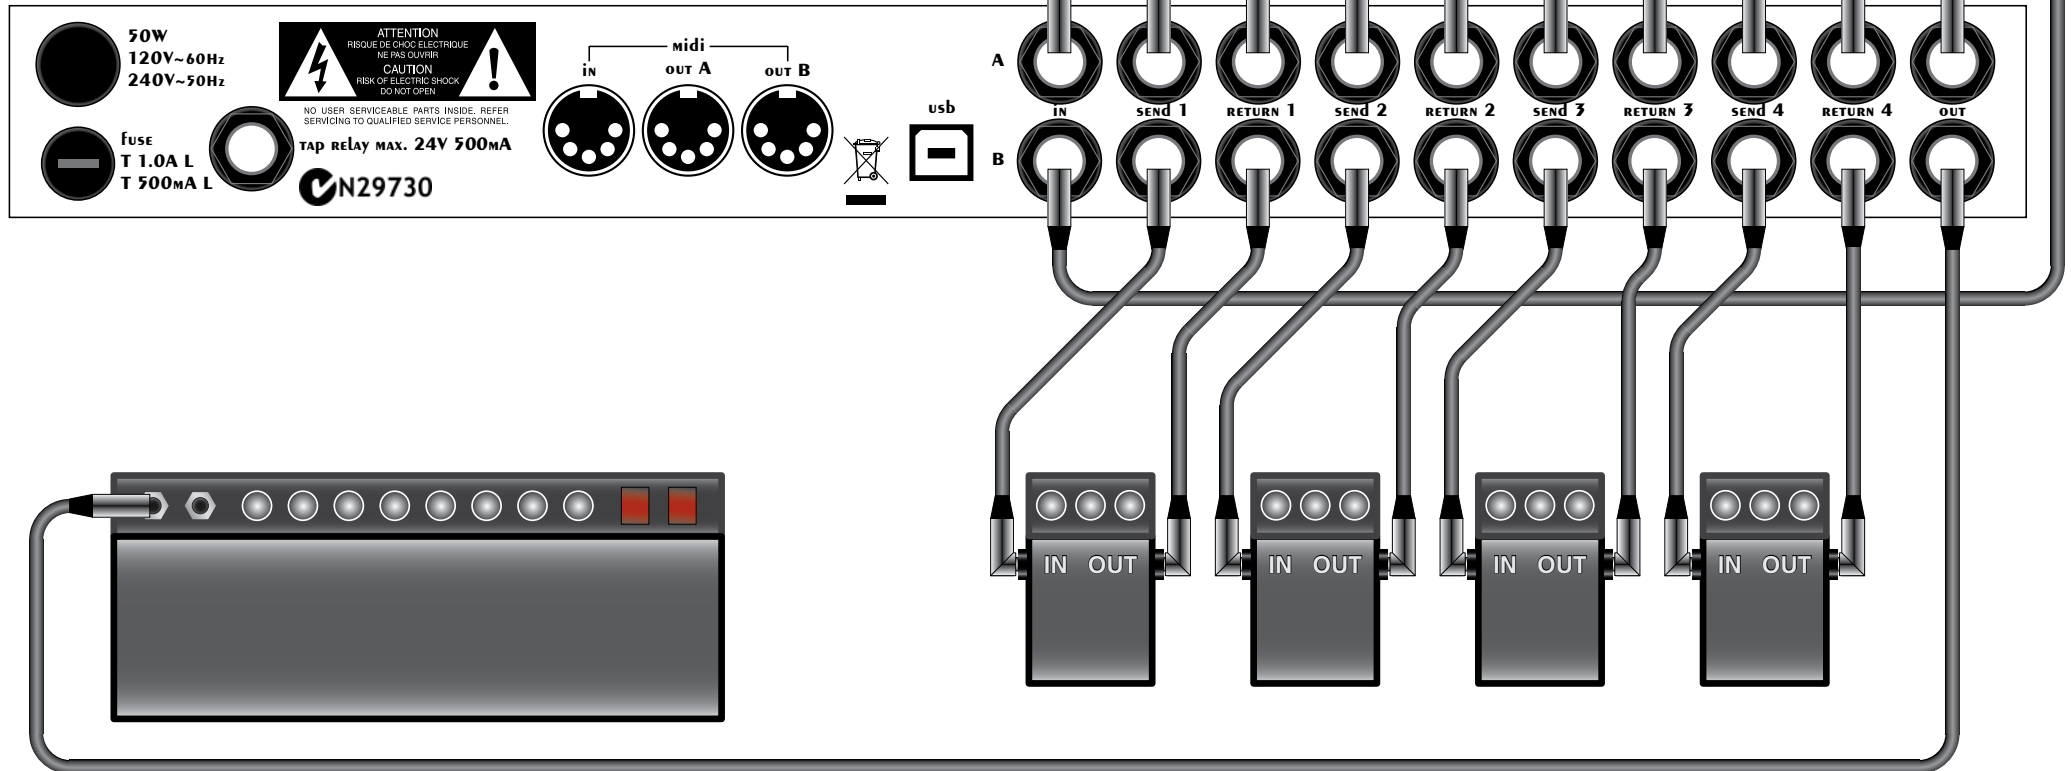

# Prostage XDS Loop System

Connection Sample 1 => 8 Effects before the Amp

# Prostage XDS Loop System

Connection Sample 2 => 4 Effects before the Amp | 3 Effects in the Send/Return of the Amplifier plus Tuner/Mute Function

# Prostage XDS Loop System

Connection Sample 3 => 4 Effects and 2 Amplifiers (Switchable)