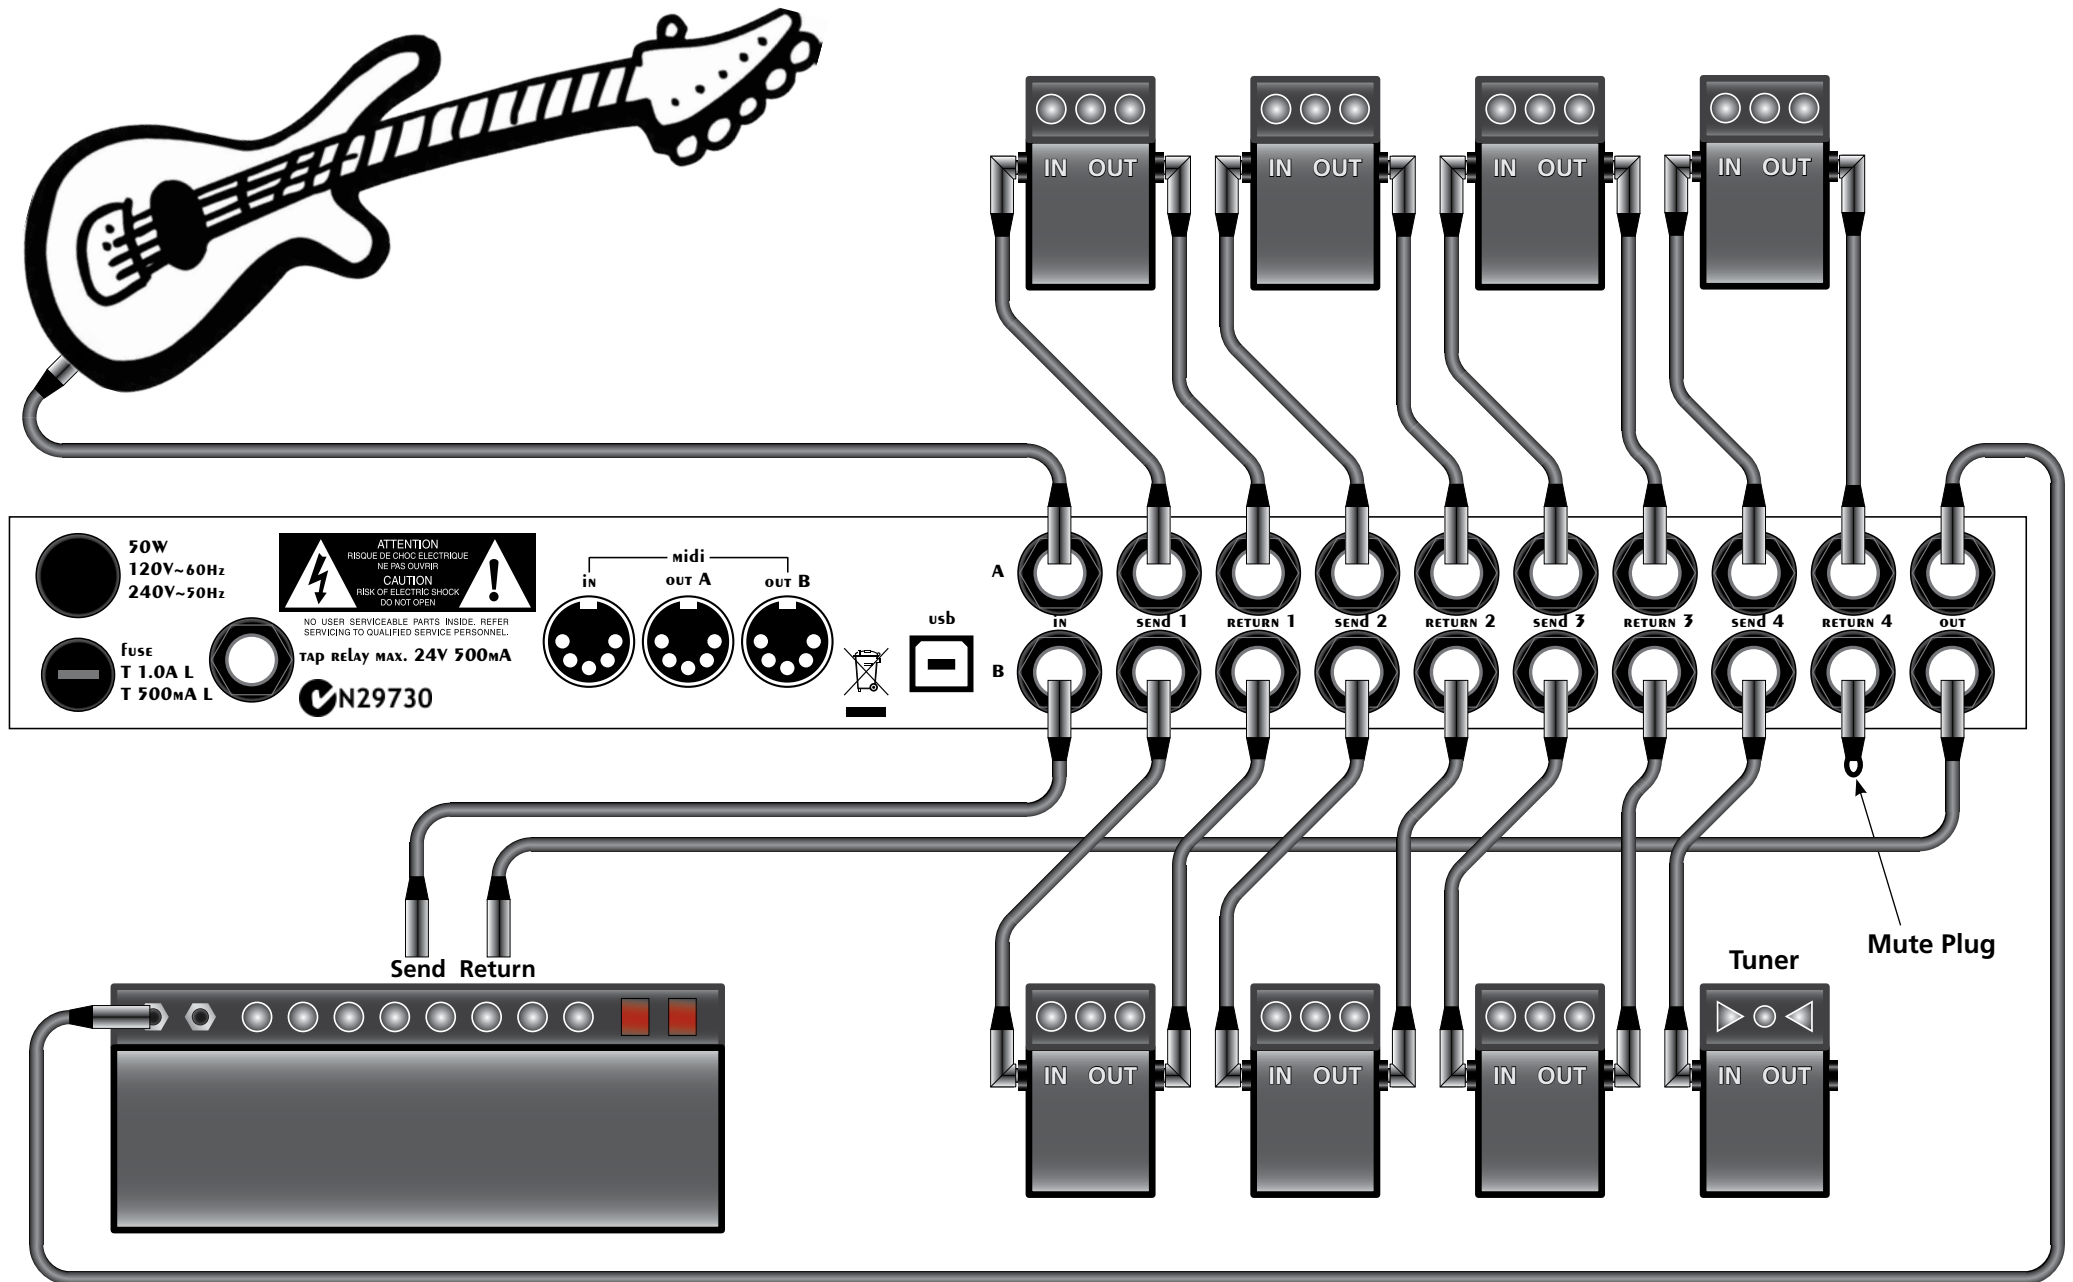

# Prostage XDS Loop System

Connection Sample 1 => 8 Effects before the Amp

# Prostage XDS Loop System

Connection Sample 2 => 4 Effects before the Amp | 3 Effects in the Send/Return of the Amplifier plus Tuner/Mute Function

# Prostage XDS Loop System

Connection Sample 3 => 4 Effects and 2 Amplifiers (Switchable)