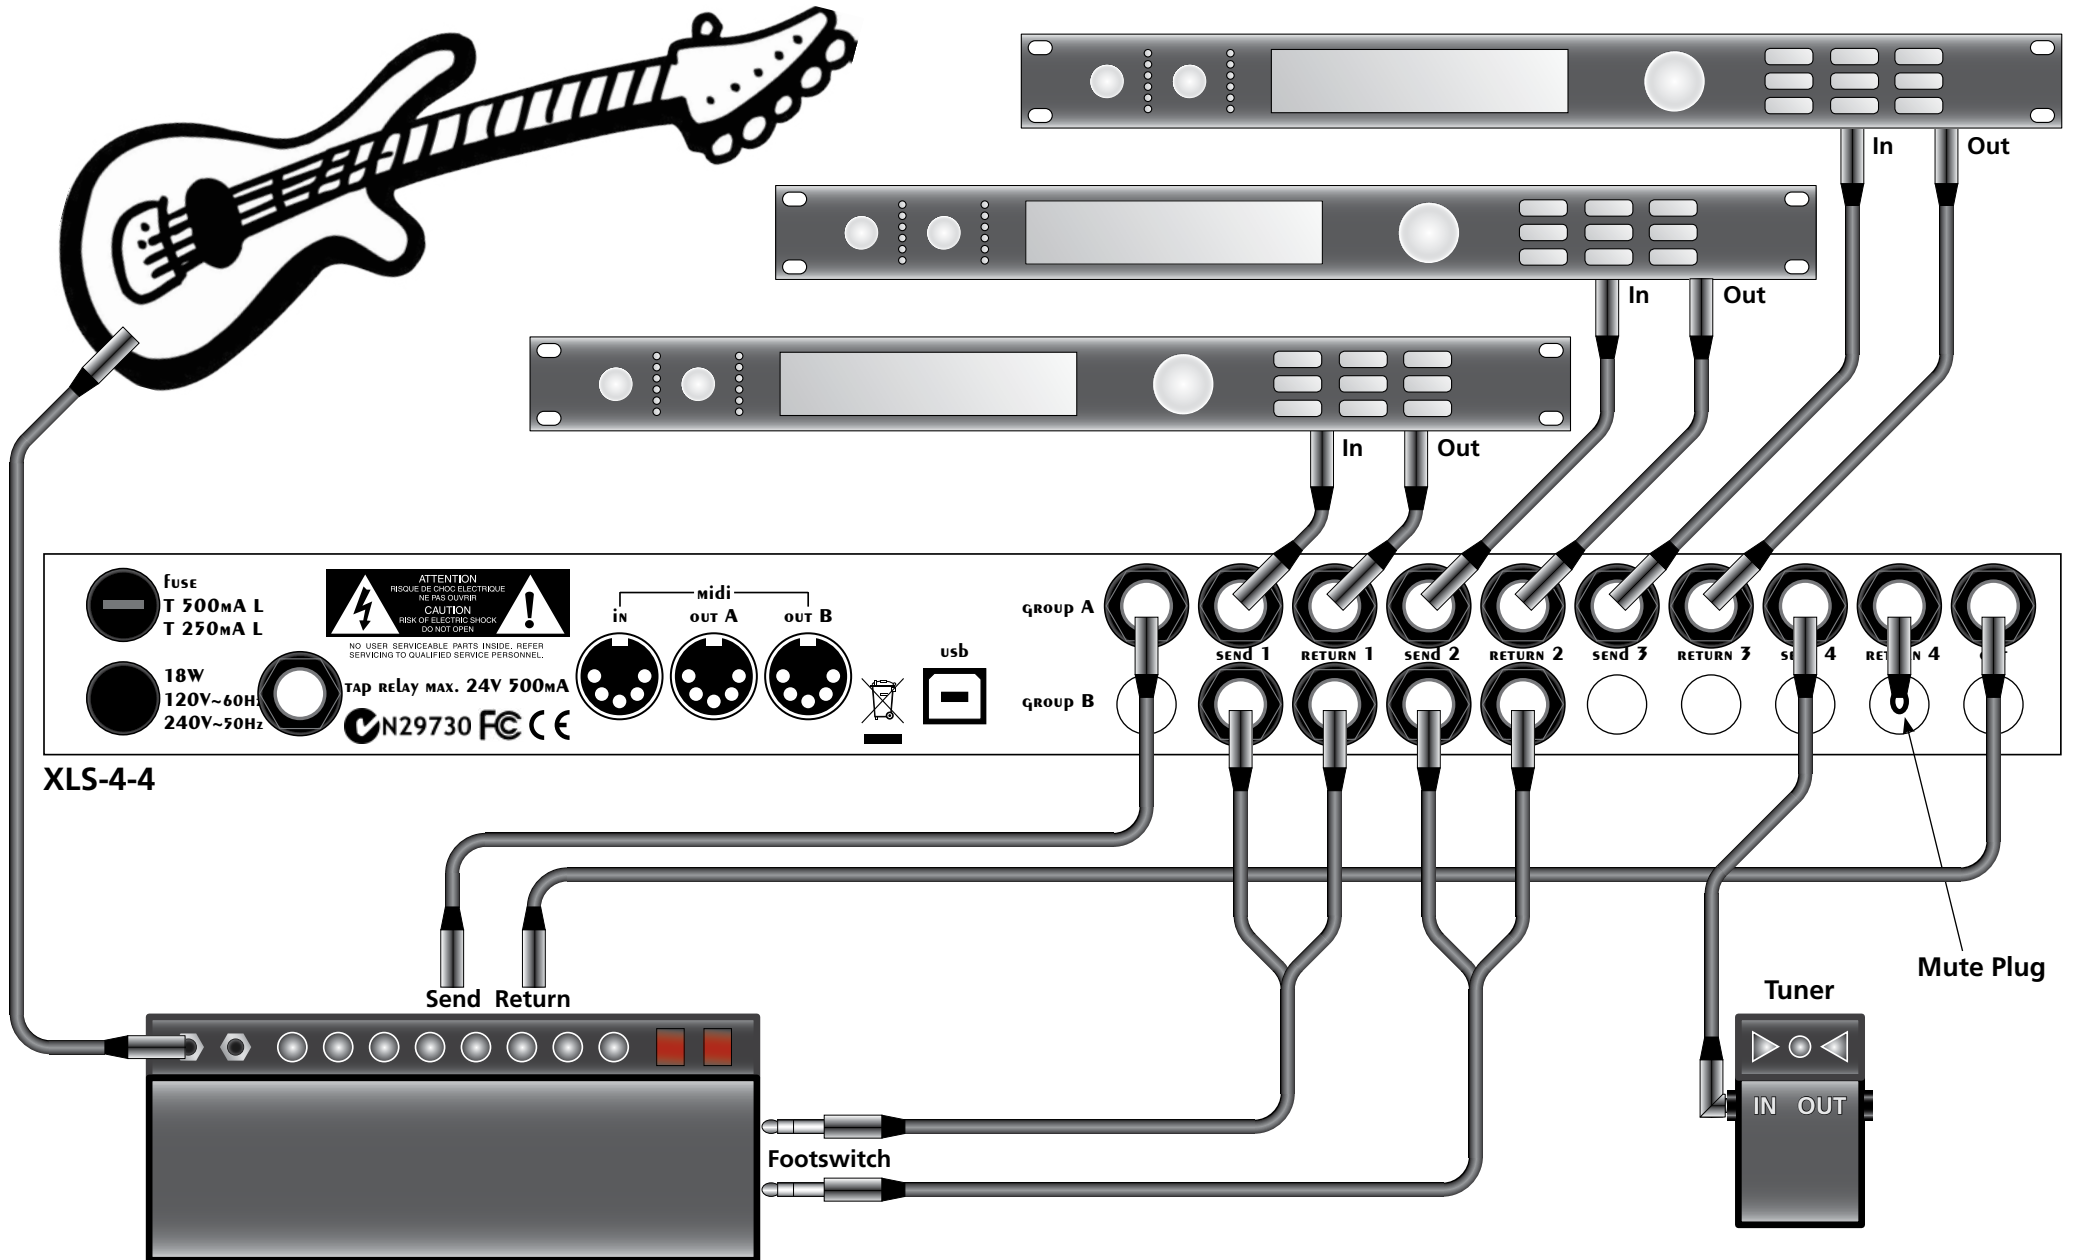

# Prostage XLS Looper | Switcher

Connection Sample 1 => 3 Rack Effects in the Send/Return of the Amplifier, Tuner/Mute Function and Amp Channel Switching

# Prostage XLS Looper | Switcher

Connection Sample 2 => Stereo Effects

# Prostage XLS Looper | Switcher

Connection Sample 3 => Signal Distribution to 3 Amplifiers (switchable)