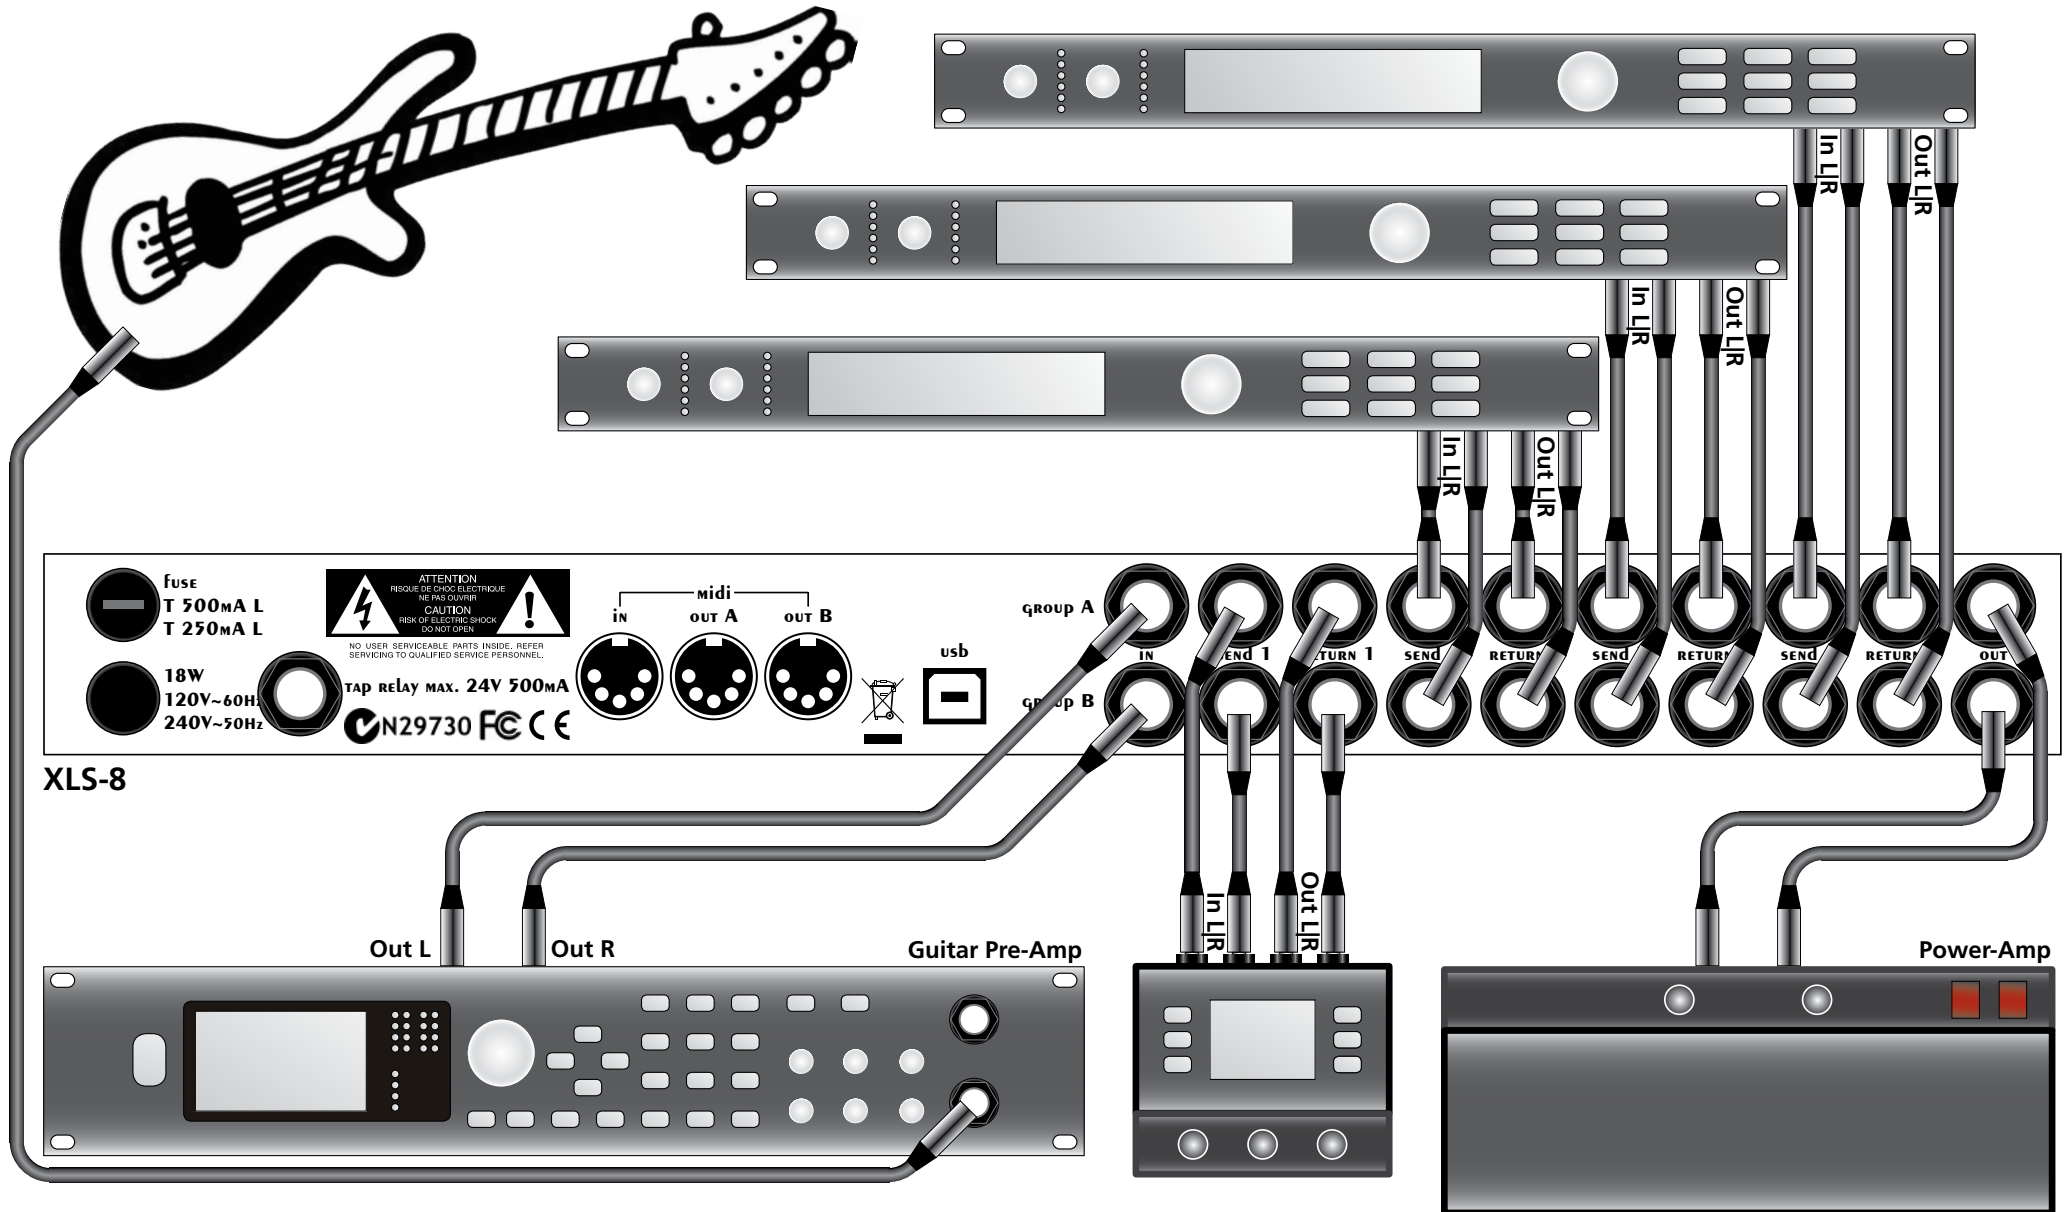

# Prostage XLS Looper | Switcher

Connection Sample 1 => 3 Rack Effects in the Send/Return of the Amplifier, Tuner/Mute Function and Amp Channel Switching

# Prostage XLS Looper | Switcher

Connection Sample 2 => Stereo Effects

# Prostage XLS Looper | Switcher

Connection Sample 3 => Signal Distribution to 3 Amplifiers (switchable)